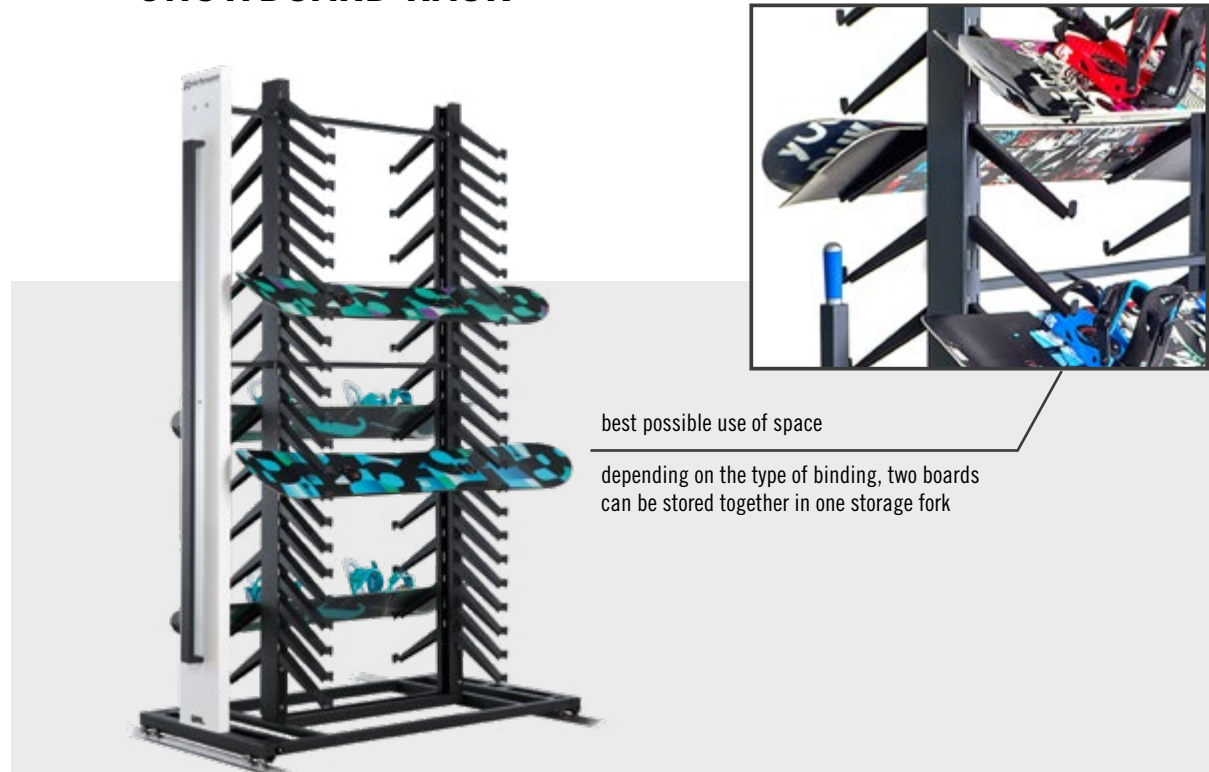

SNOWBOARD

The storage system specifically for snowboards

The SNOWBOARD line concentrates on the needs of storing rental and customer snowboards. Thereby you have the opportunity to choose between the SNOWBOARD RACK with rubber-coated shelves to insert the boards or the SNOWBOARD RENTAL RACK with the opportunity to display your boards and store the bindings in a separate basket.

In the SNOWBOARD RACK you can insert up to two boards on the base side (depending on the binding) on one shelf – so the capacity can vary. The rack with a length of 2400 mm / 7'10" offers the opportunity to include forks for poles to use the space the best possible way.

SNOWBOARD RACK

best possible use of space

depending on the type of binding, two boards can be stored together in one storage fork

Presentation and secure storage combined - direct access without wasting time and slipping. No removal of the binding necessary.

* Snowboards (with classic bindings / rental bindings).

SNOWBOARD RENTAL RACK

Easy insertion for a secure and clear storage of a large number of rental and customer boards. Separate storage of bindings in the basket.