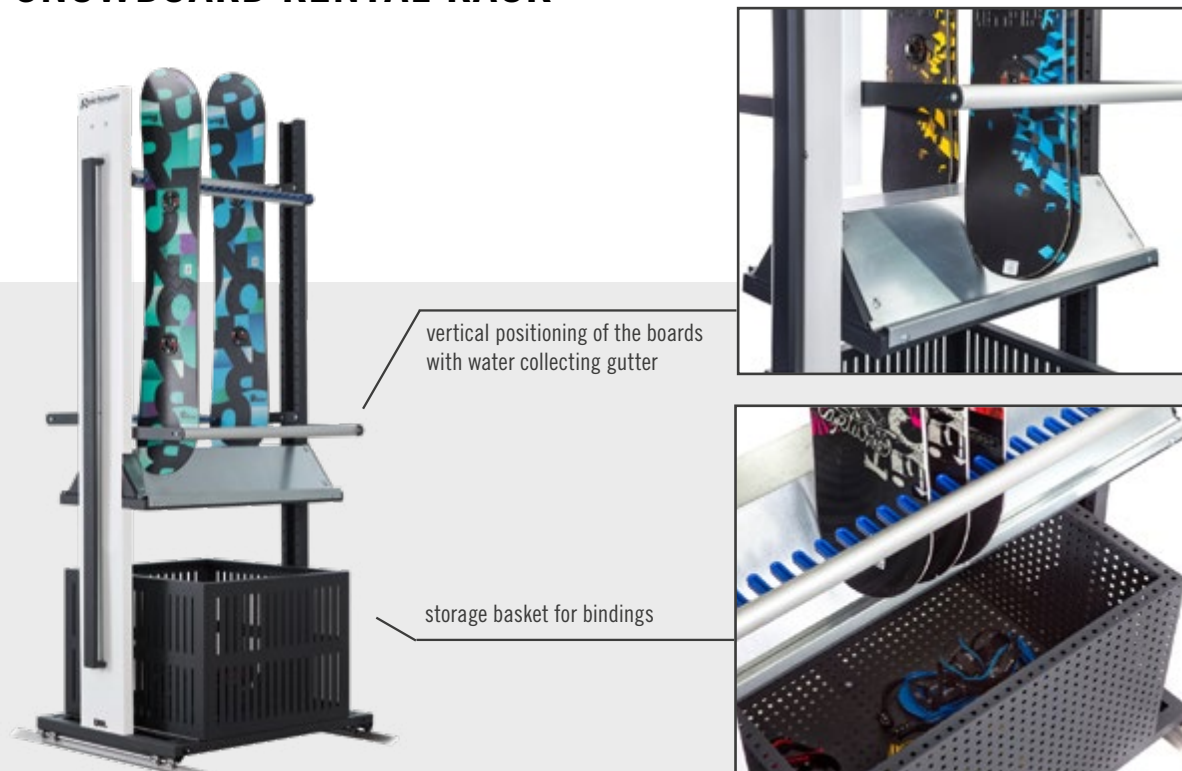

In the SNOWBOARD RACK you can insert up to two boards on the base side (depending on the binding) on one shelf – so the capacity can vary. The rack with a length of 2400 mm / 7'10" offers the opportunity to include forks for poles to use the space the best possible way.

SNOWBOARD RACK

best possible use of space

depending on the type of binding, two boards can be stored together in one storage fork

Presentation and secure storage combined - direct access without wasting time and slipping. No removal of the binding necessary.

Length x Width x Height	Capacity*	Item-No. Mini Panel	Item-No. Full Panel
1500 x 800 x 2420 mm / 4'11" x 2'7" x 7'11"	25/50	1052867	1069606
1800 x 800 x 2420 mm / 5'11" x 2'7" x 7'11"	25/50	1055569	1069607
2000 x 800 x 2420 mm / 6'7" x 2'7" x 7'11"	25/50	1055570	1069608
2400 x 800 x 2420 mm / 7'10" x 2'7" x 7'11"	25/50	1055571	1069609
3000 x 800 x 2420 mm / 9'10" x 2'7" x 7'11"	50/100	1063539	1069610
4000 x 800 x 2420 mm / 13'1" x 2'7" x 7'11"	50/100	1069467	1069611

* Snowboards (with classic bindings / rental bindings).

SNOWBOARD RENTAL RACK

Easy insertion for a secure and clear storage of a large number of rental and customer boards. Separate storage of bindings in the basket.