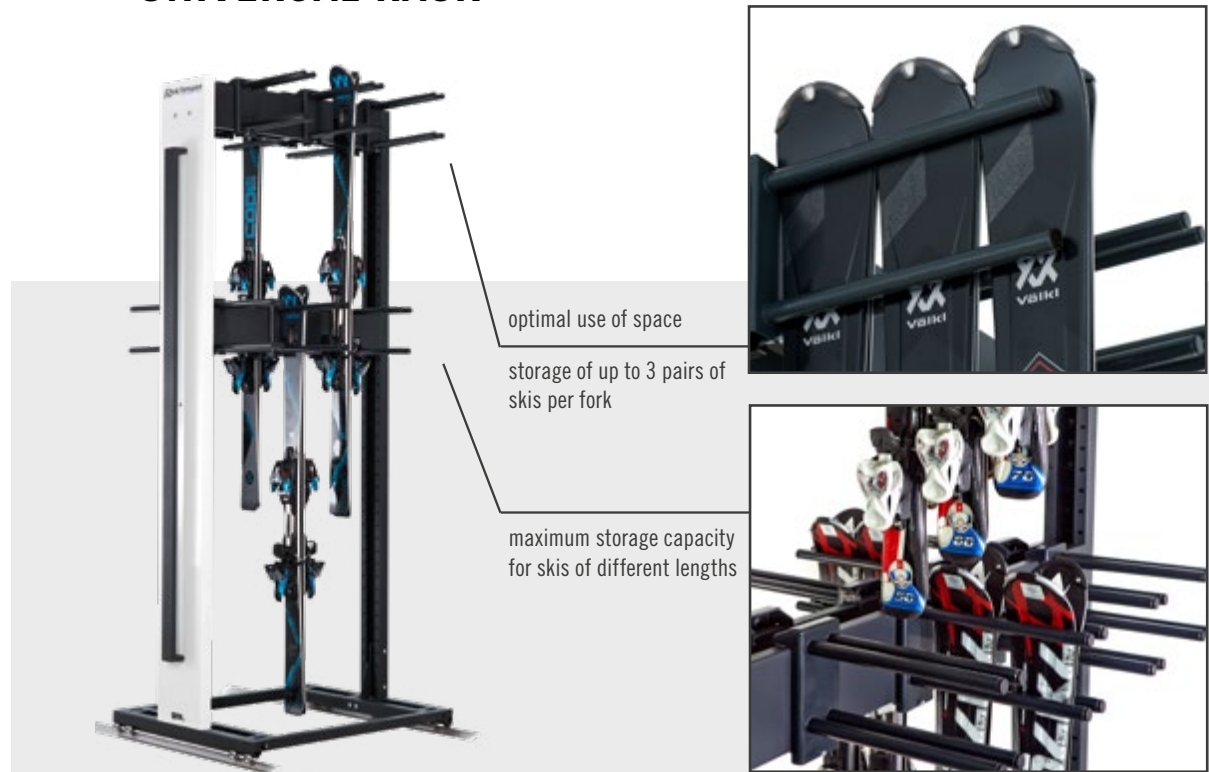

UNIVERSAL

The storage system for different needs

Whether children's, giant slalom skis or poles, you will find a space saving and secure storage solution in the UNIVERSAL line. The rubber-coated forks can be placed wherever you like and adjusted to your needs. The special construction of the forks allows you to store a maximum amount of skis and poles in a minimum amount of space. The height-adjustable crossbars enable easy storage of all lengths and forms.

We also offer a solution for the summer – you can easily change the ski forks to bike forks.

UNIVERSAL RACK

The rubber-coated forks offer space for 2 to 3 pairs of skis per fork, whereby the forks can be moved into any position to adapt to your needs in terms of functionality and capacity.

Length x Width x Height	Capacity*	Item-No. Mini Panel	Item-No. Full Panel
1500 x 800 x 2420 mm / 4'11" x 2'7" x 7'11"	60	1055210 ¹	1069583 ¹
1800 x 800 x 2420 mm / 5'11" x 2'7" x 7'11"	72	1055560 ²	1069584 ²
2000 x 800 x 2420 mm / 6'7" x 2'7" x 7'11"	84	1055559 ³	1063721 ³
2400 x 800 x 2420 mm / 7'10" x 2'7" x 7'11"	108	1054914 ⁴	1063312 ⁴
3000 x 800 x 2420 mm / 9'10" x 2'7" x 7'11"	132	1063535 ⁵	1063511 ⁵
4000 x 800 x 2420 mm / 13'1" x 2'7" x 7'11"	168	1069464 ⁶	1069586 ⁶

* Ski pairs (based on the average width of slalom carving skis).

1) inclusively 20 ski forks
2) inclusively 24 ski forks
3) inclusively 28 ski forks
4) inclusively 36 ski forks
5) inclusively 44 ski forks
6) inclusively 56 ski forks