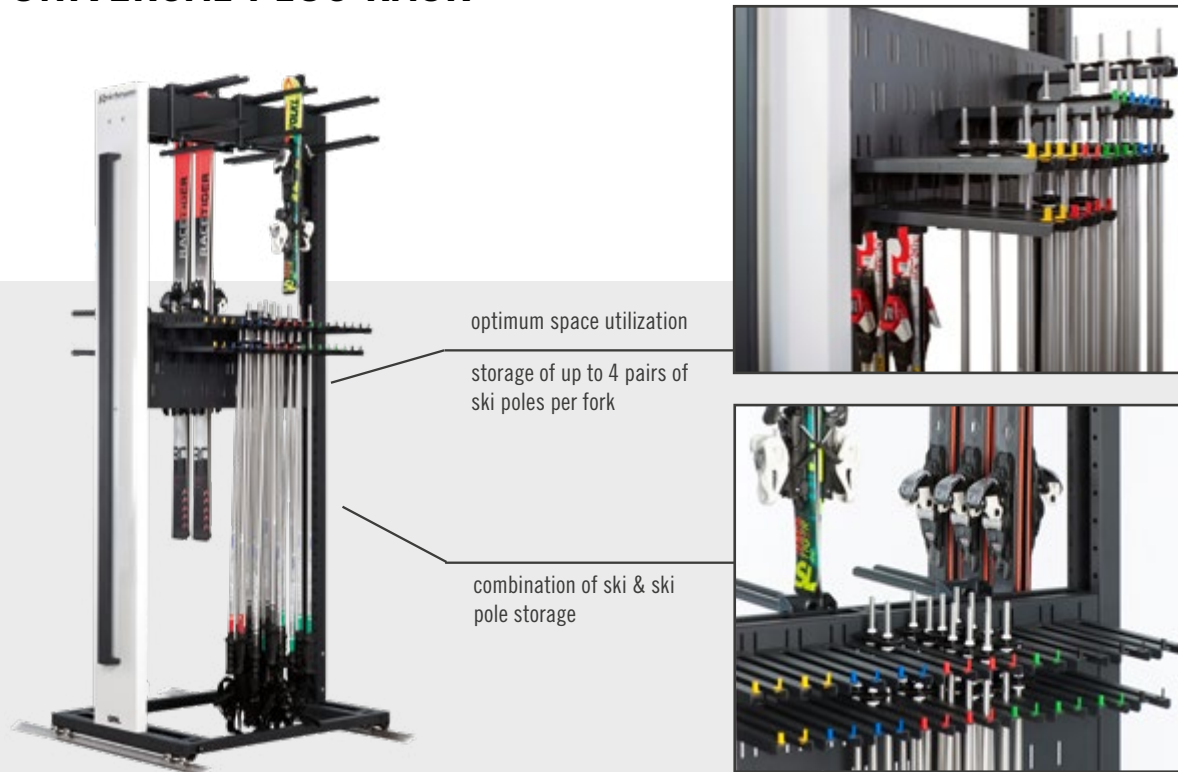

UNIVERSAL PLUS RACK

optimum space utilization

storage of up to 4 pairs of ski poles per fork

combination of ski & ski pole storage

Due to the special design, the forks allow a capacity of up to four pairs of ski poles per fork - so you can safely store a large number of poles in the smallest space.

Length x Width x Height	Capacity*	Item-No. Mini Panel	Item-No. Full Panel
1500 x 800 x 2420 mm / 4'11" x 2'7" x 7'11"	45+124**	1055600¹	1069587¹
1800 x 800 x 2420 mm / 5'11" x 2'7" x 7'11"	54+156**	1055601²	1069588²
2000 x 800 x 2420 mm / 6'7" x 2'7" x 7'11"	63+172**	1055602³	1069589³
2400 x 800 x 2420 mm / 7'10" x 2'7" x 7'11"	81+212**	1055603⁴	1069590⁴
3000 x 800 x 2420 mm / 9'10" x 2'7" x 7'11"	99+268**	1063531⁵	1069591⁵
4000 x 800 x 2420 mm / 13'1" x 2'7" x 7'11"	126+344**	1069465⁶	1069592⁶

* Pairs of ski + pairs of ski poles (based on the average width of slalom carving ski).

** Assumed, that 1/4 of the rack will be used for ski pole storage.

1) inclusively 15 ski + 31 ski pole forks

2) inclusively 18 ski + 39 ski pole forks

3) inclusively 21 ski + 43 ski pole forks

4) inclusively 27 ski + 53 ski pole forks

5) inclusively 33 ski + 67 ski pole forks

6) inclusively 42 ski + 86 ski pole forks