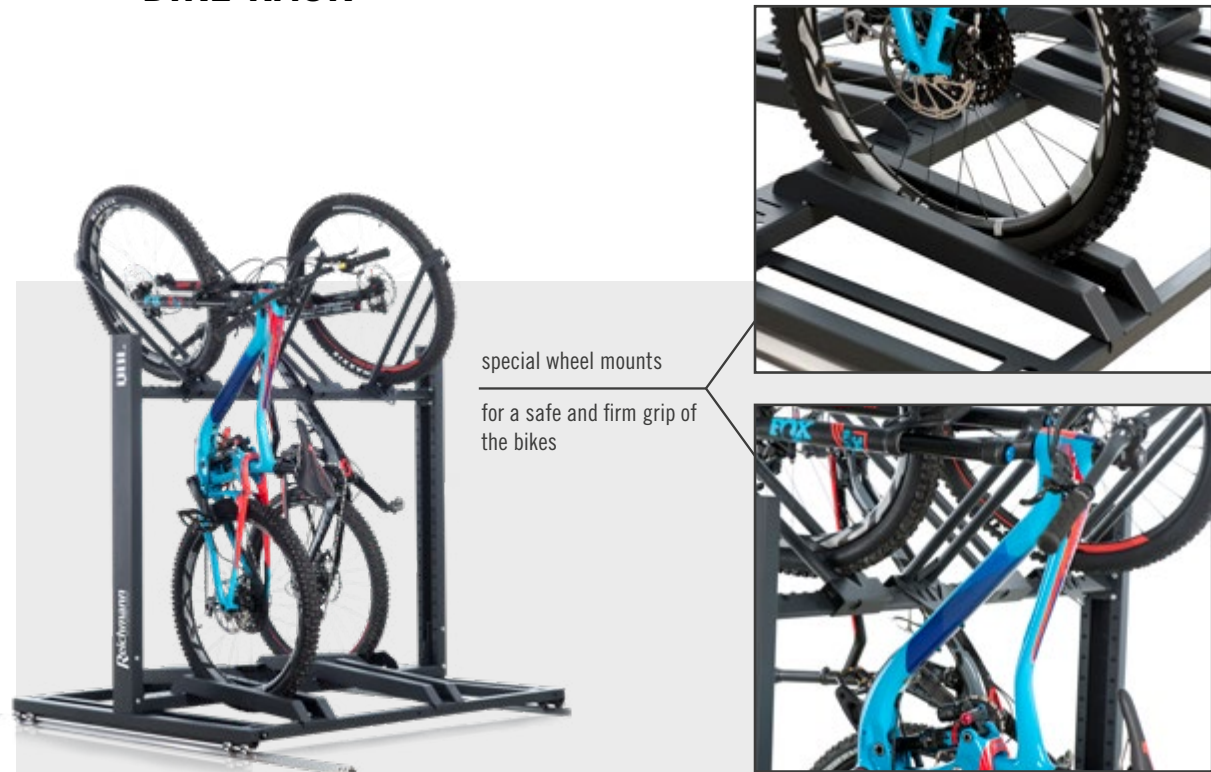

## The innovative storage line for bikes

Equip your rental business optimally for the summer business: With the racks of the BIKE series you can store a maximum number of bicycles in the smallest space.

The unique construction allows the vertical storage of the bikes on both sides of the rack. Special wheel mounts provide the necessary support and fix the bicycles with minimal space requirements. The wheel mounts can be easily adapted to a wide variety of wheel sizes.

## BIKE RACK

special wheel mounts

for a safe and firm grip of the bikes

The vertical storage allows you to store a large number of wheels safely and space-saving. Special wheel mounts provide a firm grip.

## BIKE PLUS RACK

extra storage space for helmets

vertical storage of bikes with minimum distance

The BIKE PLUS RACK offers an additional space for helmets in the upper part of the rack.

Length x Width x Height	Capacity*	Item-No. Standard
1500 x 1250 x 2420 mm / 4'11" x 4'1" x 7'11"	7+18	1074855
1800 x 1250 x 2420 mm / 5'11" x 4'1" x 7'11"	8+21	1074856
2000 x 1250 x 2420 mm / 6'7" x 4'1" x 7'11"	9+24	1074857
2400 x 1250 x 2420 mm / 7'10" x 4'1" x 7'11"	12+30	1074858